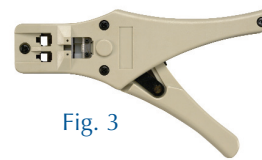

MODULAR FLUSH JACK

VOICE CONNECTING BOX

For alarm reporting devices. Equipped with 8-position, non-keyed modular jack with shorting bar. Mounts to flat surface.

Non-UL	Color	Conductor
30-9805	Ivory	8

CRIMP TOOLS/TESTER

Fig. 1

Fig. 2

Fig. 3

Fig. 4

Fig. 5

Fig. 6

Retail Part No.	Bulk Part No.	Figure Number	Description	Features
30-9951	30-9951-BU	1	Modular Crimp Tool	Installs 4-Conductor Modular Plugs
12-001		2	Professional Telco® Crimping Tool	8 Contact Cut, Strip & Crimp Telco/Telephone Wire
12-004		2	Professional Telco® Crimping Tool	4/6 Contact Cut, Strip & Crimp Telco/Telephone Wire
12-005		2	Professional Telco® Crimping Tool	4 Contact Cut, Strip & Crimp Telco/Telephone Wire
12-002		3	Modular Handset Dura Crimp Tool	Crimps 4 & 6 Contact Modular Plugs & 4 Position Handset Plugs
30-9955		4	Modular Crimp Tool	Installs 10-Conductor Modular Plugs
12-2475		5	Dual Cut and Crimp Tool	Cuts & Crimps 8P8C/RJ-45, 6P6C/RJ-12 & 4P4C/RJ 11 Plugs
30-9452		6	Tele-Check Modular Line Tester	Analyzes Modular Phone Line Problems