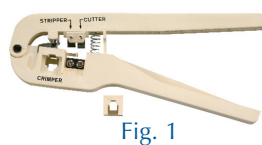

MODULAR FLUSH JACK

VOICE CONNECTING BOX

For alarm reporting devices. Equipped with 8-position, non-keyed modular jack with shorting bar. Mounts to flat surface.

Non-UL	Color	Conductor
30-9805	Ivory	8

CRIMP TOOLS/TESTER

Fig. 1

Fig. 2

Fig. 3

Fig. 4

Fig. 5

Fig. 6

Retail Part No.	Bulk Part No.	Figure Number	Description	Features
30-9951	30-9951-BU	1	Modular Crimp Tool	Installs 4-Conductor Modular Plugs
12-001		2	Professional Telco® Crimping Tool	8 Contact Cut, Strip & Crimp Telco/Telephone Wire
12-004		2	Professional Telco® Crimping Tool	4/6 Contact Cut, Strip & Crimp Telco/Telephone Wire
12-005		2	Professional Telco® Crimping Tool	4 Contact Cut, Strip & Crimp Telco/Telephone Wire
12-002		3	Modular Handset Dura Crimp Tool	Crimps 4 & 6 Contact Modular Plugs & 4 Position Handset Plugs
30-9955		4	Modular Crimp Tool	Installs 10-Conductor Modular Plugs
12-2475		5	Dual Cut and Crimp Tool	Cuts & Crimps 8P8C/RJ-45, 6P6C/RJ-12 & 4P4C/RJ 11 Plugs
30-9452		6	Tele-Check Modular Line Tester	Analyzes Modular Phone Line Problems