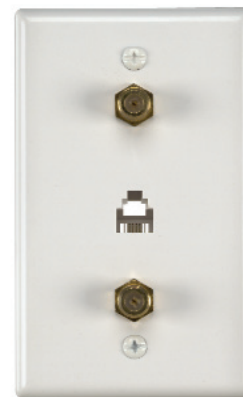

COMBINATION WALL PLATES

Telephone/Coax

Specially designed wall plate allows hookup of both modular telephone wire and coax cable from one location.

Part No.	Part No.	Decor	Color	Conductor
30-9732		30-9778	Ivory	4
30-9732-BU		30-9778-BU	Ivory	4
	30-8047-BU		Ivory	4
30-9733		30-9779	White	4
30-9733-BU		30-9779-BU	White	4
	30-8049-BU		White	4
30-9731-BU	30-8043-BU		Light Almond	4
	30-8063-BU		Light Almond	6
	30-8069-BU		White	6

Telephone/Dual Coax

Specially designed wall plate allows hookup of both modular telephone wire and coax cable from one location. Complies with FCC part 68. Complies with UL Standard 1863 and Article 800-51 of the National Electrical Code.

Part No.	Color	Conductor
30-8243-BU	Light Almond	4
30-8247-BU	Ivory	4
30-8249-BU	White	4

Electrical Coax/Telephone

Combines for convenience the installation of an electrical, telephone, and coax wall plate into one plate.