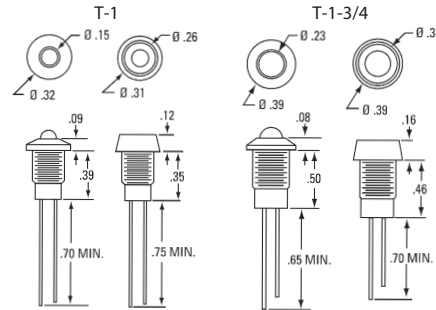

### Bezel Mounted LED Indicator Lights

The Bezel mounts are available in several styles for both T-1 (3mm) and T-1-3/4 (5mm) sizes. The T-1 size uses a mounting hole of .24" and the T-1-3/4 uses .31" diameter hole. All devices greater than 2V have current limiting resistors mounted in the leads.