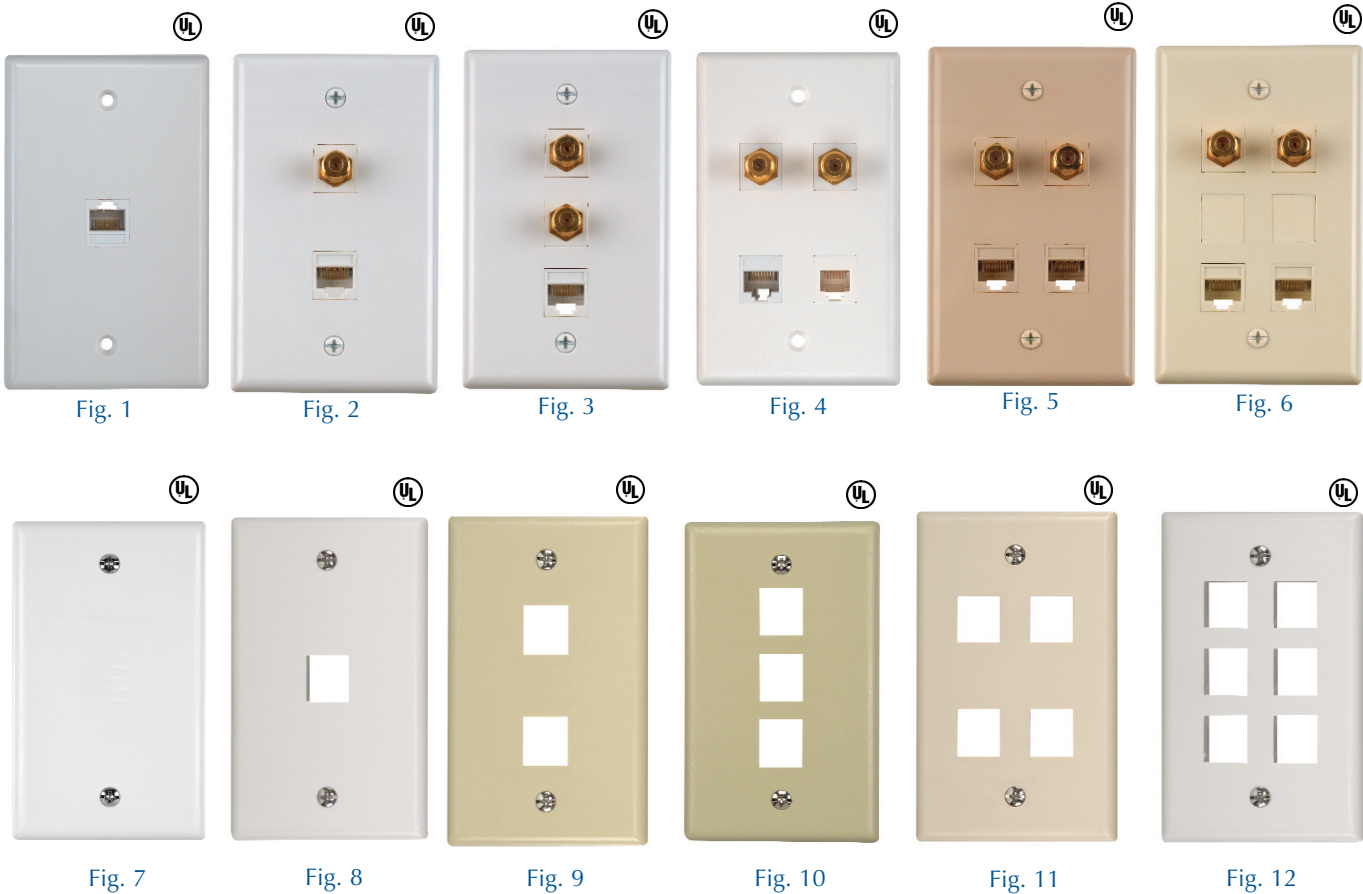

## STANDARD KEYSTONE DATACOM WALL PLATES

### Residential Structured Cabling Wall Plates, Pre-Loaded

Retail Part No.	Bulk Part No.	Fig. No.	Description	No. of Ports	Color
45-1616		1	Cat 3&4	1	Ivory
45-1617		1	Cat 3&4	1	Lt. Almond
45-958		1	Cat 5e	1	White
45-957		1	Cat 5e	1	Ivory
45-959	45-959-BU	1	Cat 5e	1	Lt. Almond
45-951	45-951-BU	2	1 Cat 5e + 1 Coax-Gold	2	White
45-955		3	1 Cat 5e + 2 Coax	3	Ivory
45-956		3	1 Cat 5e + 2 Coax	3	Lt. Almond
45-1601	45-1601-BU	4	1 Cat 3&4 + 1 Cat 5e + 2 Coax-Gold	4	White
45-1602		4	1 Cat 3&4 + 1 Cat 5e + 2 Coax-Gold	4	Ivory
	45-937-BU	5	2 Cat 5e + 2 Coax-Gold	4	White
45-970		6	2 Cat 5e + 2 Coax-Gold, 2 Blanks	6	Lt. Almond

### Standard Datacom Wall Plates (Keystone Ready)

Retail Part No.	Bulk Part No.	Figure No.	Description	No. of Ports	Color
45-994	45-994-BU	7	Blank, Single Gang	0	White
45-995	45-995-BU	7	Blank, Single Gang	0	Ivory
	45-996-BU	7	Blank, Single Gang	0	Lt. Almond
45-5633	45-5633-BU	8	Single Gang	1	White
	45-950-BU	8	Single Gang	1	Ivory
	45-983-BU	8	Single Gang	1	Lt. Almond
45-5634	45-5634-BU	9	Single Gang	2	White
45-938	45-938-BU	9	Single Gang	2	Ivory
	45-979-BU	9	Single Gang	2	Lt. Almond
45-5635	45-5635-BU	10	Single Gang	3	White
	45-933-BU	10	Single Gang	3	Ivory
45-978		10	Single Gang	3	Lt. Almond
45-5636	45-5636-BU	11	Single Gang	4	White
	45-934-BU	11	Single Gang	4	Ivory
45-977	45-977-BU	11	Single Gang	4	Lt. Almond
	45-5637-BU	12	Single Gang	6	White
45-936	45-936-BU	12	Single Gang	6	Ivory
45-976		12	Single Gang	6	Lt. Almond

Note: These wall plates are used with all of the inserts and jacks on pages 122 and 123.