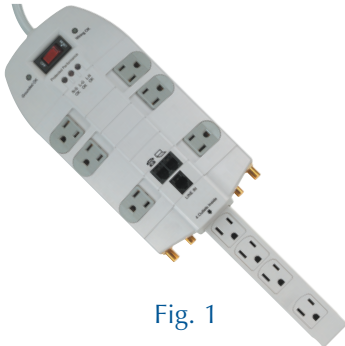

SURGE PROTECTION

HOME THEATER SURGE PROTECTION

The *Epitome*® line of surge protectors have you covered for all your protection needs. From the 200 Joule strip for small inexpensive devices to the 6900 Joule Home Theater strip that has almost triple the protection of the "best brand". Besides having 3-line protection, Phone, Fax, Modem and Satellite protection and LED indicators, several new innovations have been added. Model 64-694 features 6900 Joules, full accessory protection, and full color-coding.

Fig. 1

Fig. 2

Fig. 3

D-C-T* Surge Protection

Retail Part Number	Figure No.	No. of Outlets	Description	Cord Specs	Color	15 amp Breaker	D-DSS Coax Tele*	Max Joules
64-670	1	10	Home Ent. System Surge	6' - 14/3	Gray	Y	D, C, T-160 J	1665 J
64-830	2	5	Surge EMI/RFI Strip	4' - 14/3	Ivory	Y	C-46 J	200 J

T-F-M-C-S-A* Surge Protection

Retail Part No.	Figure No.	Description	No. of Outlets	T-F-M* Protection	Coaxial* Protection	Maximum Joules
64-694	3	Home Entertainment Surge Protection with Color Coded Line Cord Labels	10	T, F, M	C, S, A	6900 J